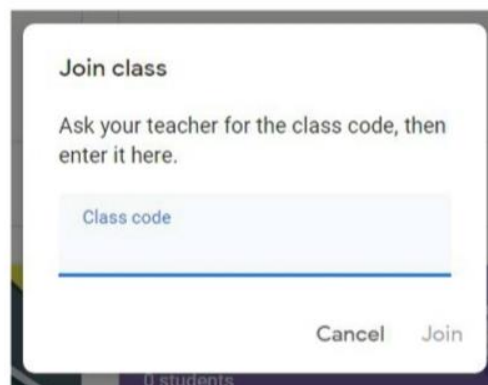

Google Classroom

Each Randall Park Student already has a Google Account set up with Randall Park High School. Follow this quick guide to login to Google Classroom under the student's assigned classes. Follow the invite link in your email or follow these steps to use invite codes to join the appropriate class.

Sign in
Use your Google Account

Email or phone

[Forgot email?](#)

Not your computer? Use Guest mode to sign in privately.
[Learn more](#)

[Create account](#) [Next](#)

Class Invite Codes

Tingley:

English 9: zexes7o
English 10: fmvtp4y
English 11: x2utlj6
Reading Skills and Strategies: uzwbwdq
Writing Skills and Strategies: z5utpl4
Media Literacy: z6lticz
Music Appreciation: odlp2qx